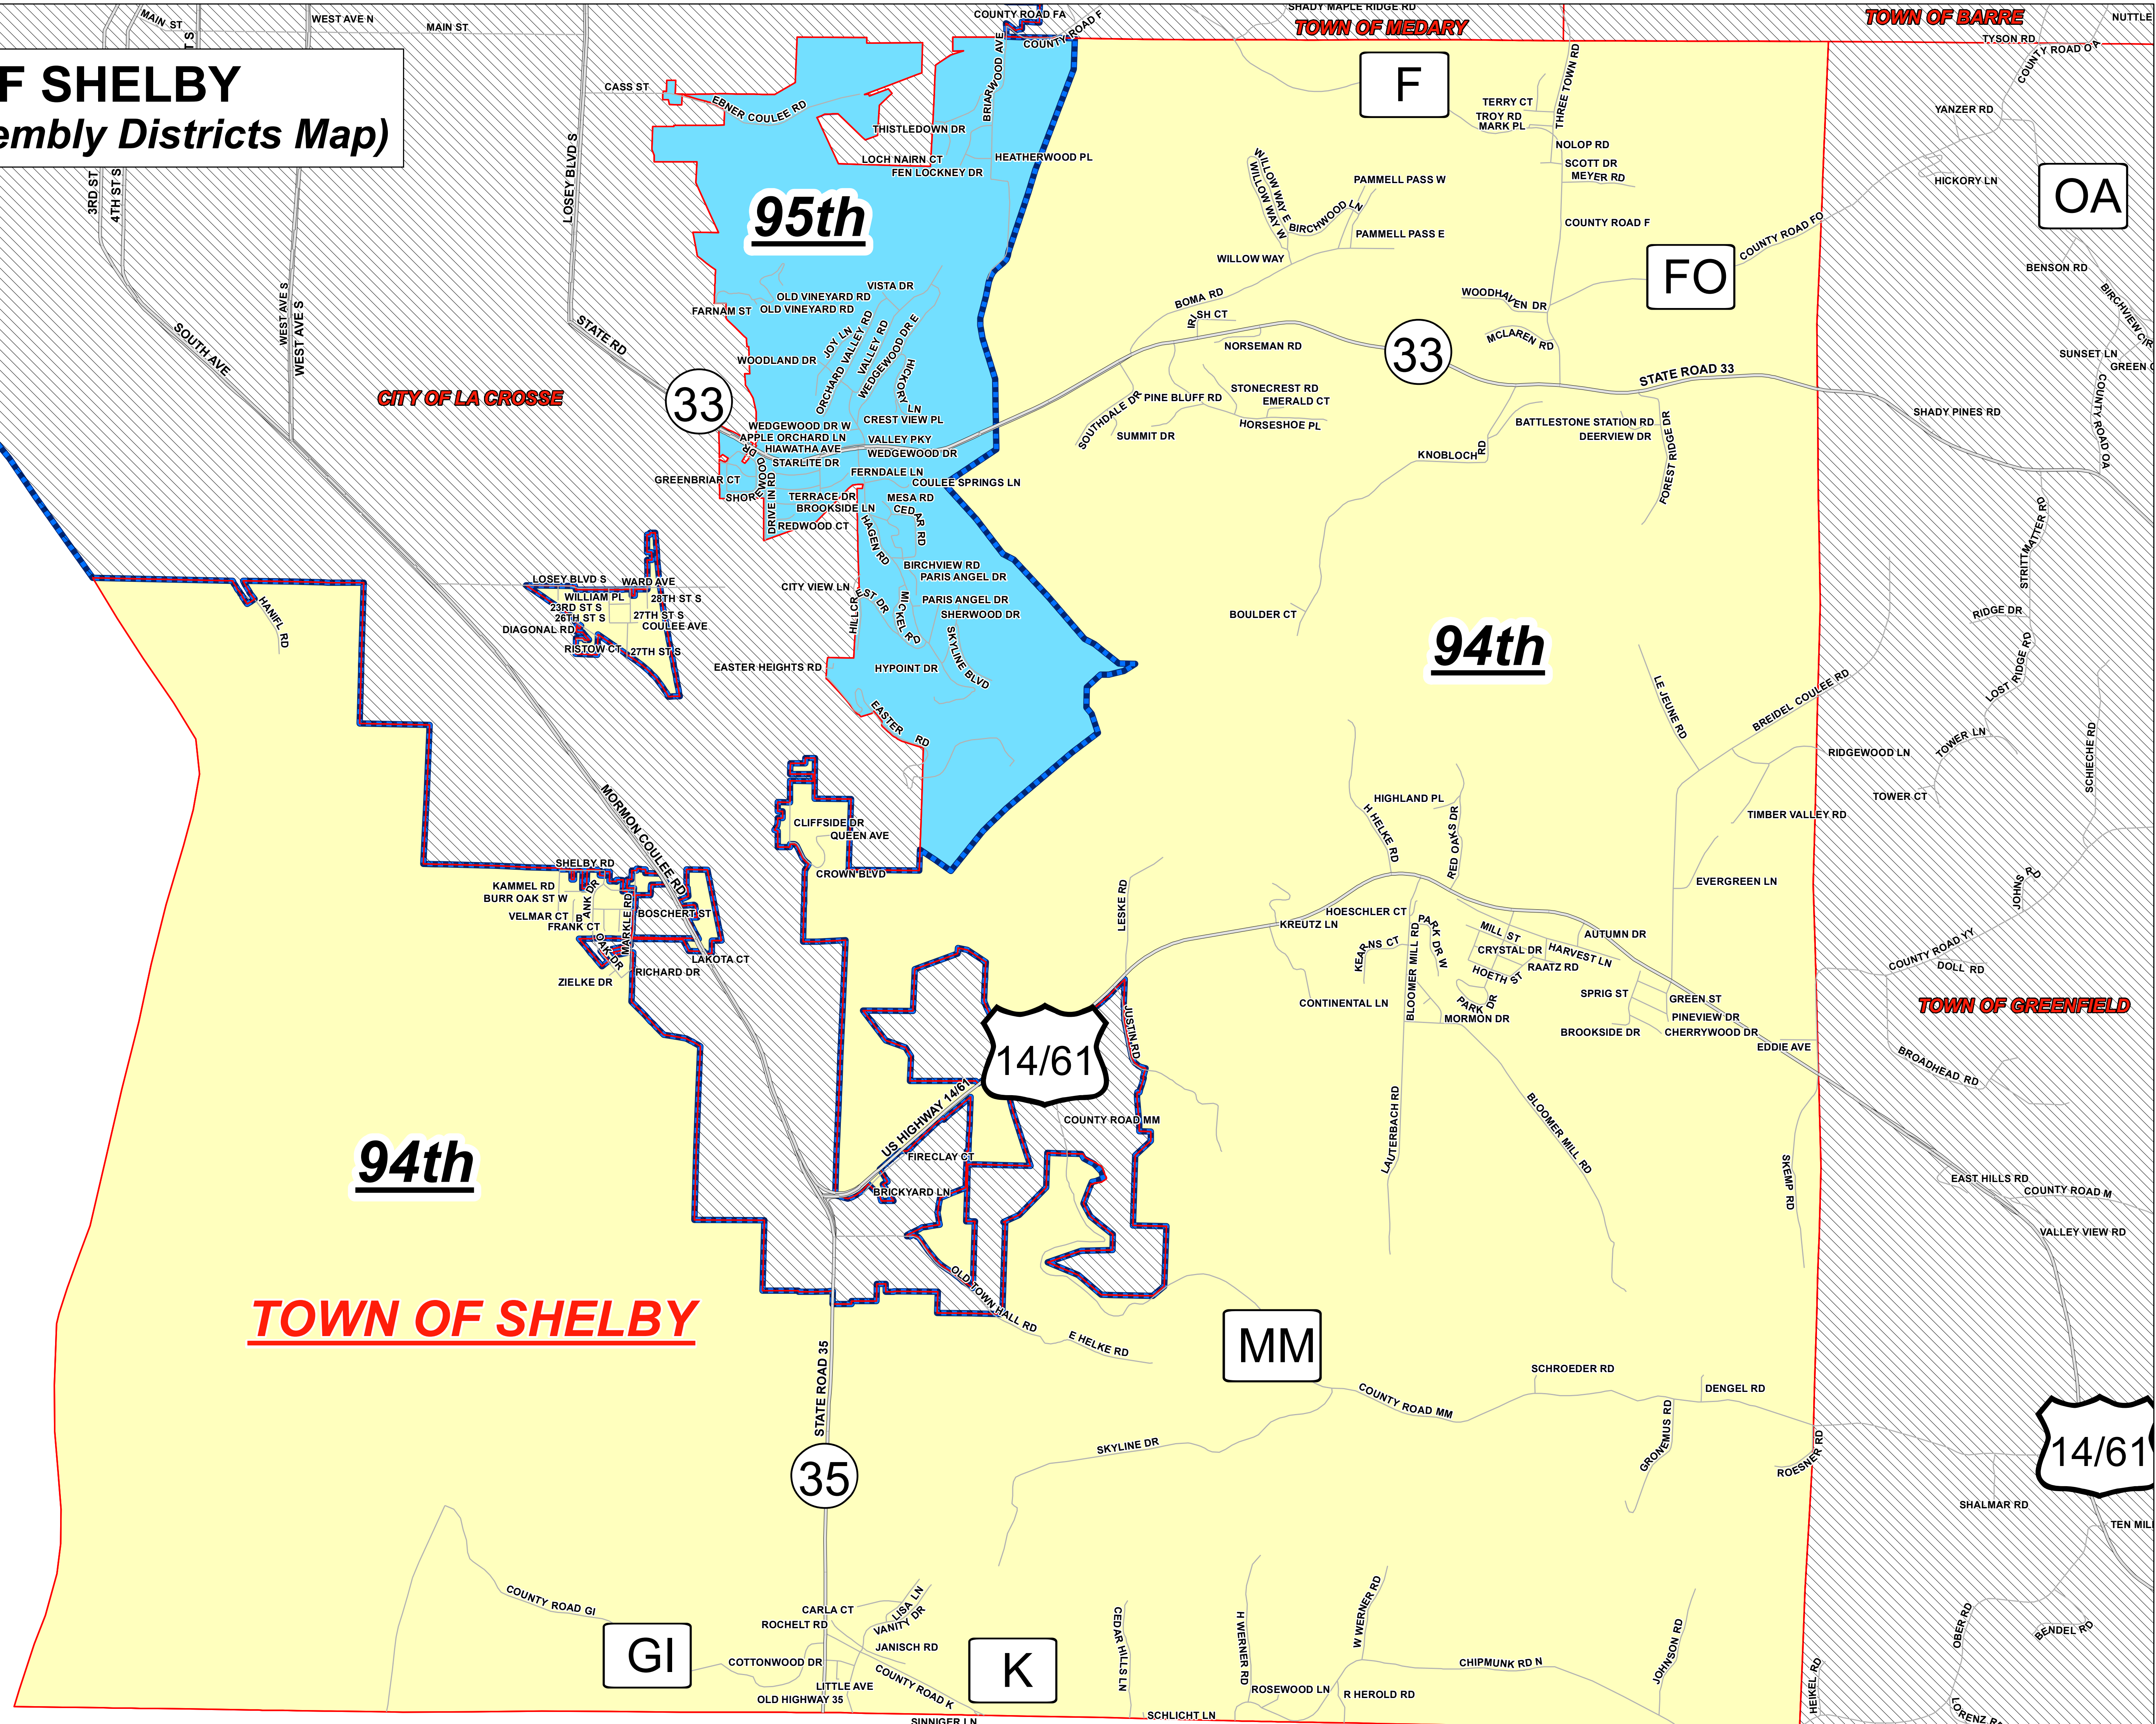

TOWN OF SHELBY

(Supervisory/Assembly Districts Map)

Legend

- Major Roads
- Local Roads
- No Areas (Not T. Shelby)

Assembly Districts

- Assembly District Border
- 94th Assembly District
- 95th Assembly District

LA CROSSE COUNTY
 AREA: 481.82 MILES
 POPULATION: 114,888 (2010)
 COUNTY SEAT: LA CROSSE
 STATE TRUNK HIGHWAY: 141.79 MILES
 COUNTY TRUNK HIGHWAY: 235.75 MILES
 TOWN ROADS AND STREETS: 592.64 MILES
 *SYSTEM: 2012 MILES