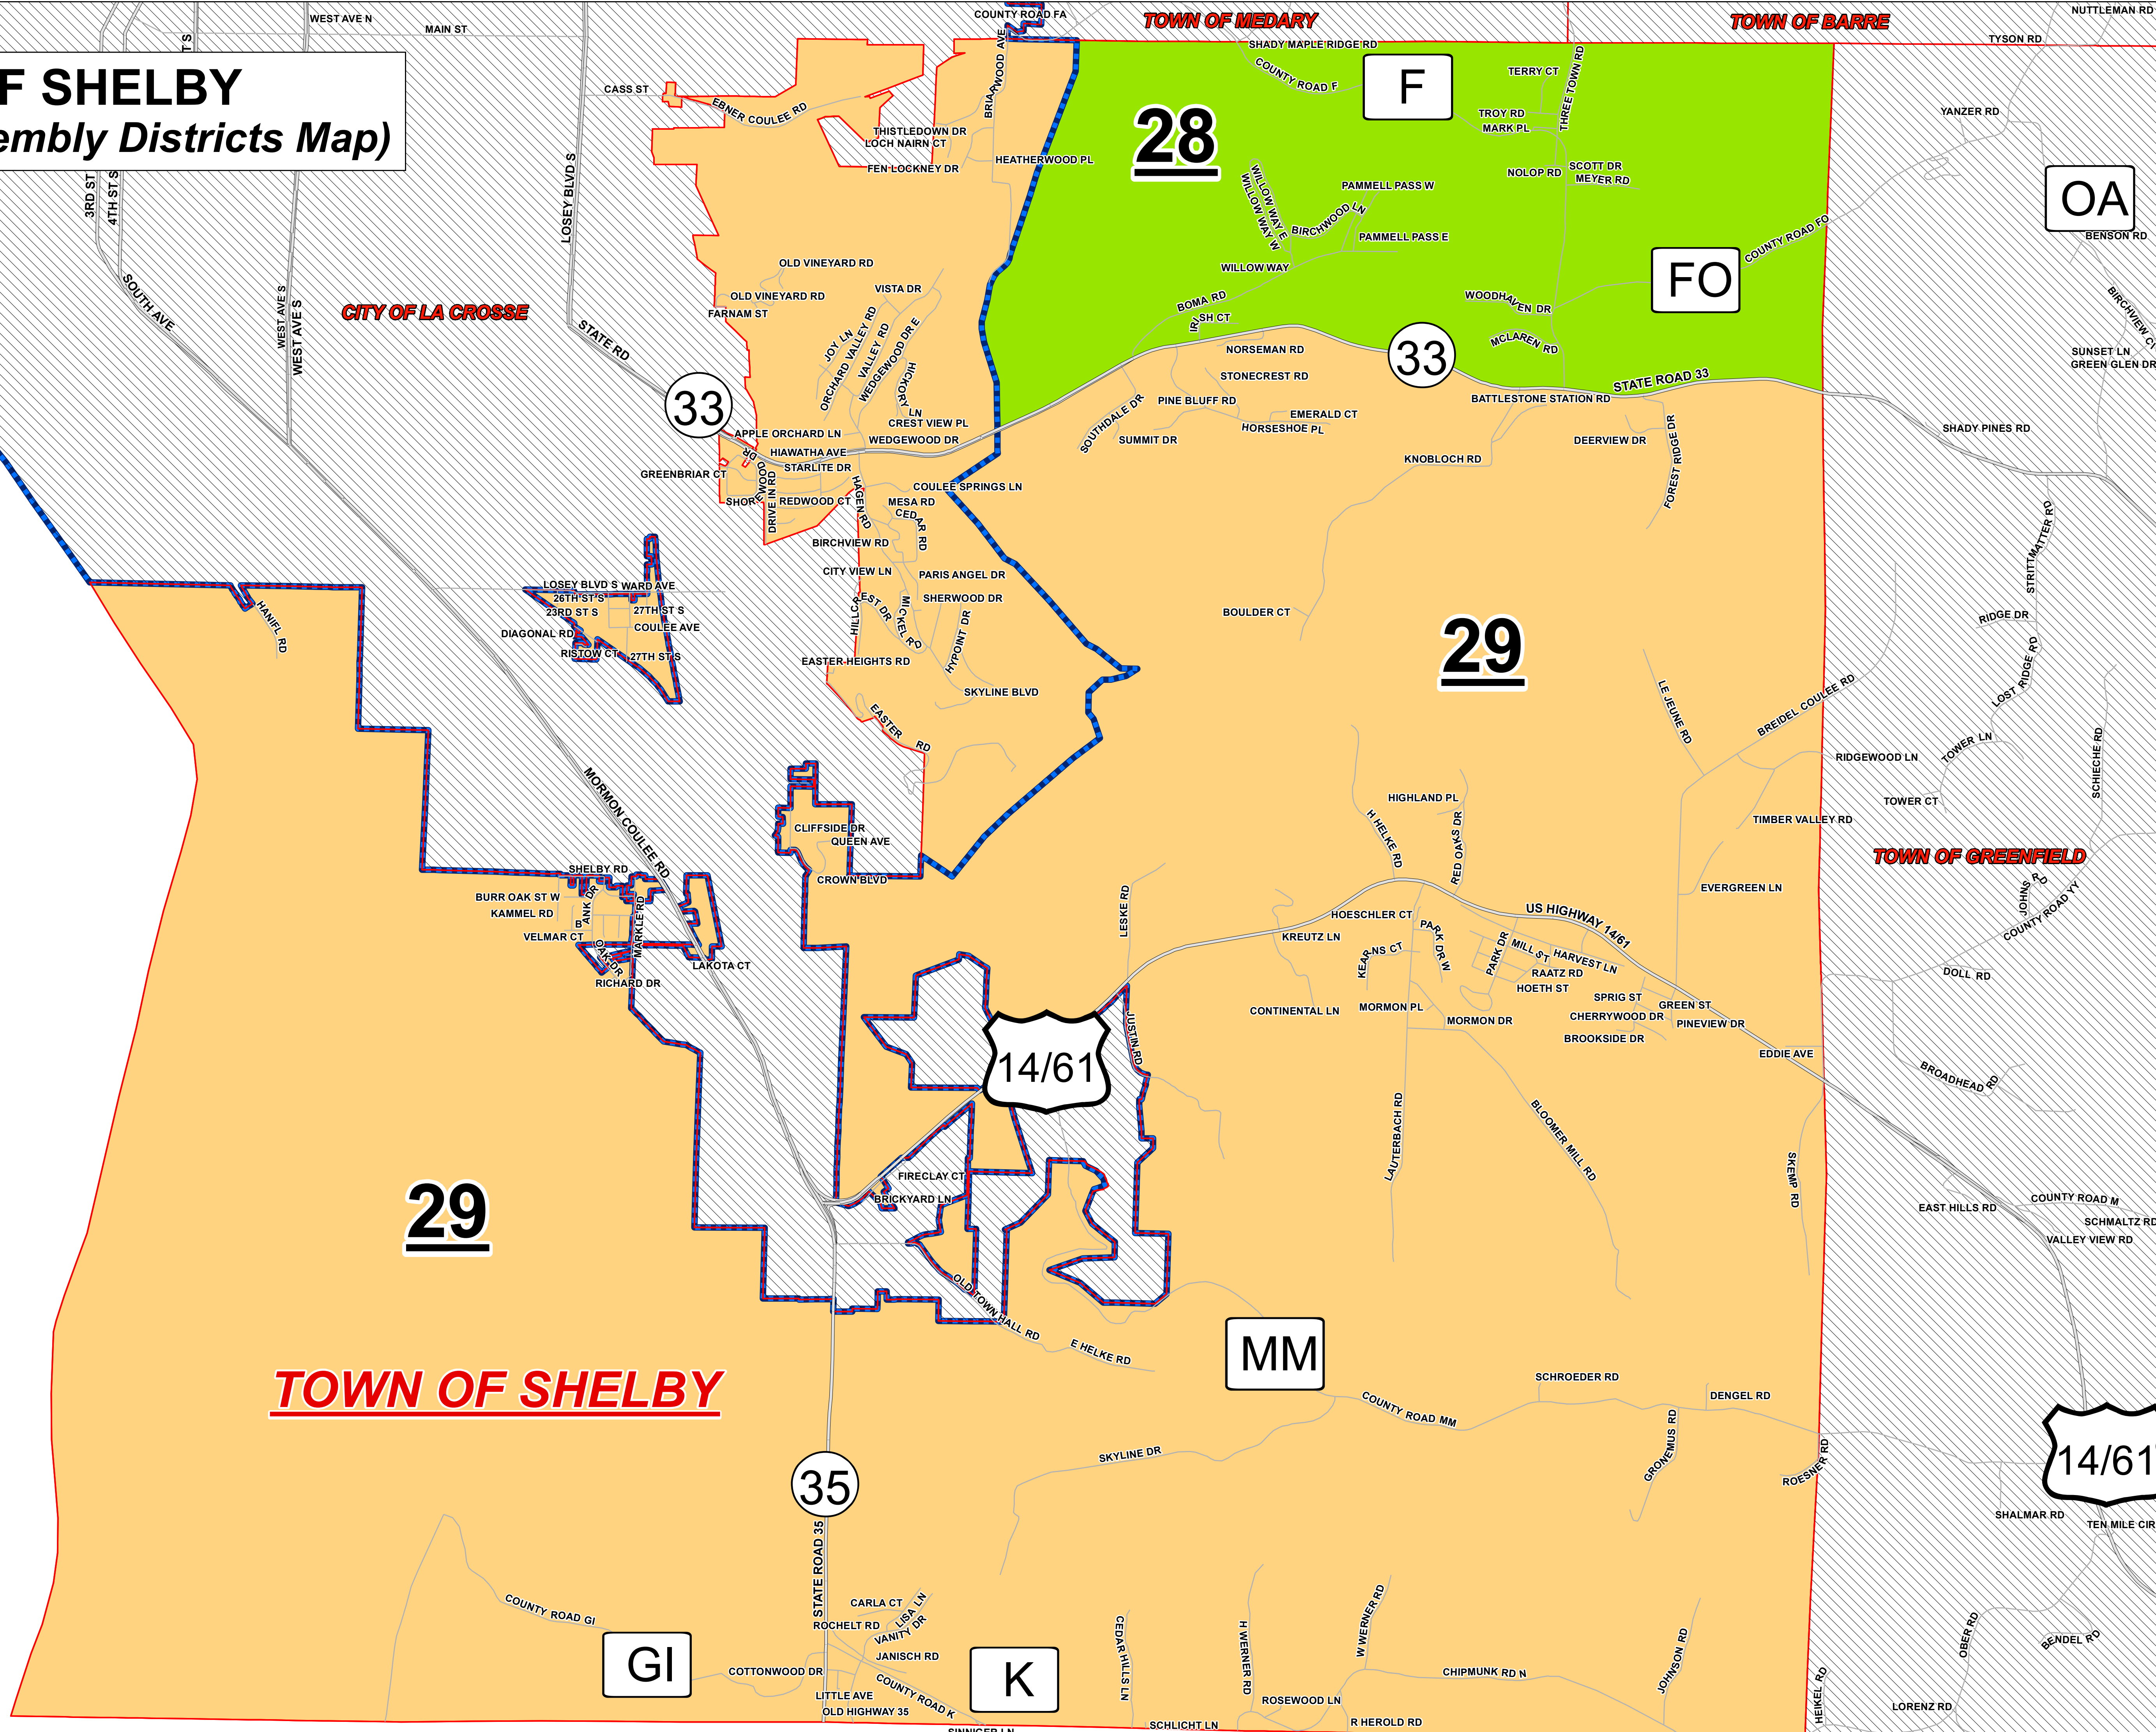

# TOWN OF SHELBY

## (Supervisory/Assembly Districts Map)

**Legend**

- Major Roads
- Local Roads
- No Areas (Not T. Shelby)

**Supervisory Districts**

- Assembly District Border
- Supervisory District 28
- Supervisory District 29

**LA CROSSE COUNTY**  
 AREA: 481.52 SQUARE MILES  
 POPULATION: 114,858 (2010)  
 COUNTY SEAT: LA CROSSE  
 STATE TRUNK HIGHWAYS: 14, 17, 29 MILES  
 COUNTY TRUNK HIGHWAYS: 235 TO MILES  
 TOWN ROADS AND STREETS: 595.64 MILES  
 SYSTEM: 2012 MILES