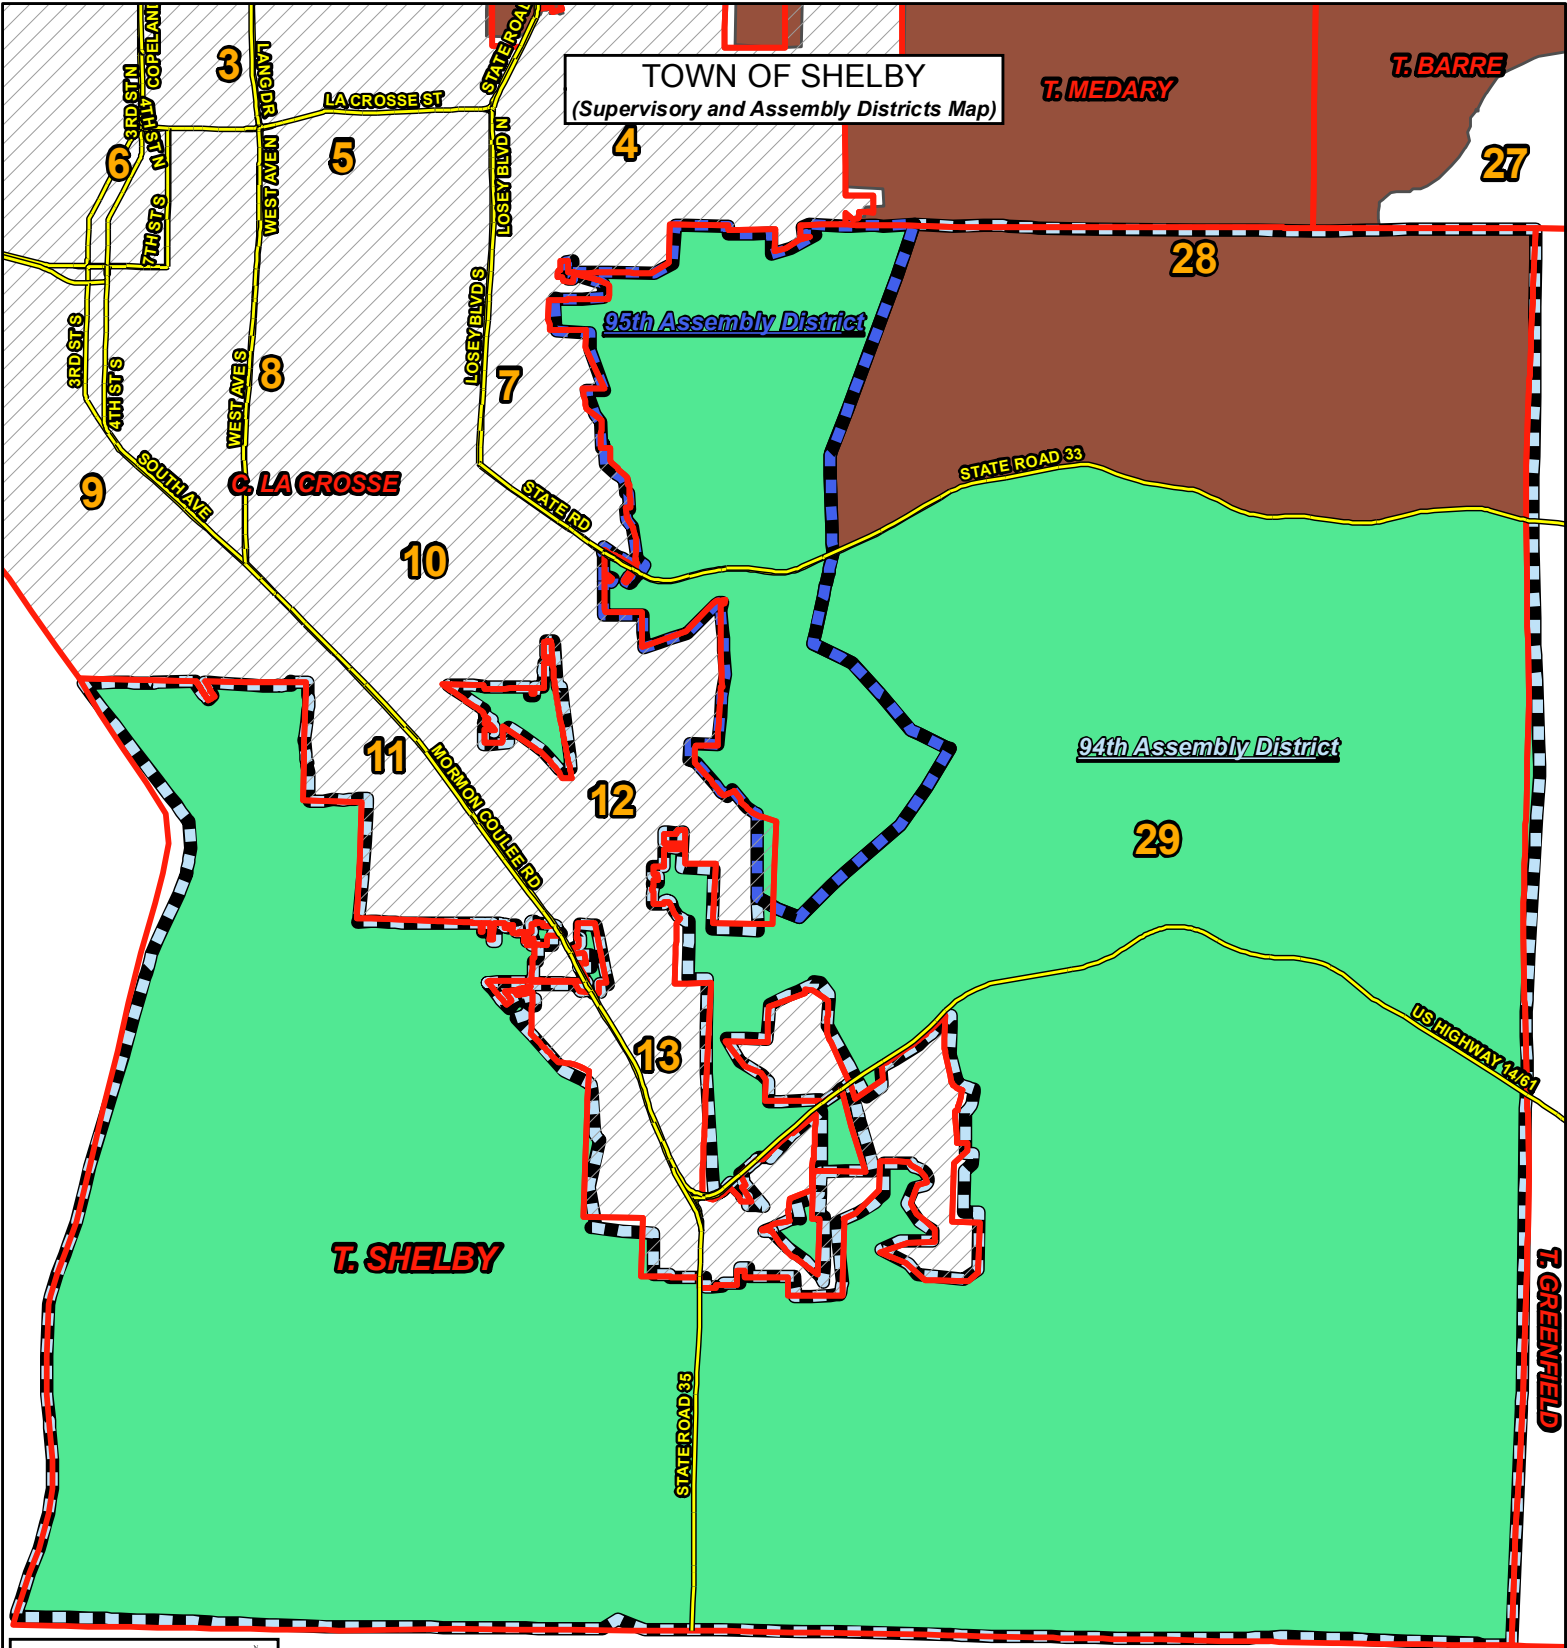

TOWN OF SHELBY
(Supervisory and Assembly Districts Map)

Legend

- Major Roads
- Town Boundaries
- City & Village Boundaries
- Assembly Districts**
- 94th Assembly District
- 95th Assembly District
- Supervisory District Boundaries**
- 28
- 29

1 in = 4,300 feet

0 0.1 0.2 0.4 0.6 0.8 Miles